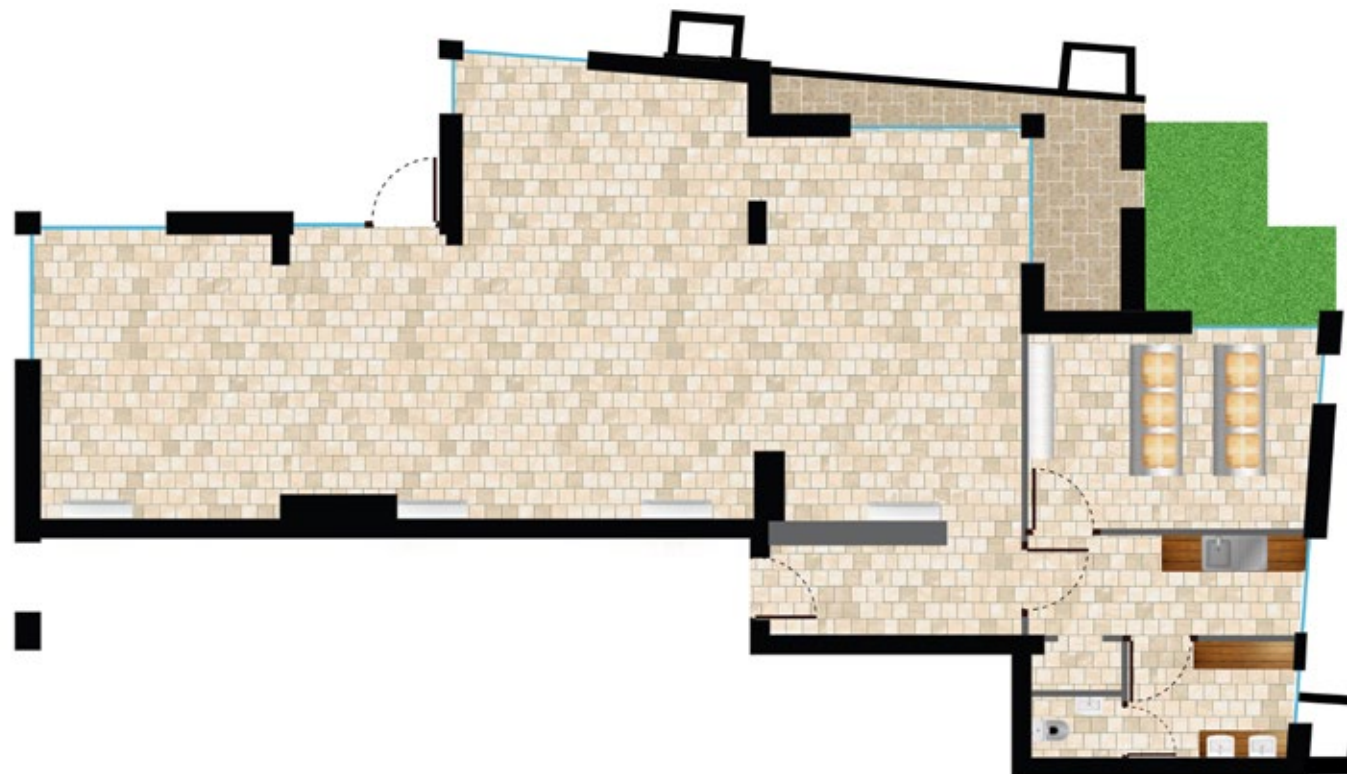

RETAIL UNITS:

Interior finishing of the 2 commercial premises, 130 sqm each – perfect for various profiles, such as medical services, fitness, yoga studio – would follow the owner's expectations. 3 open parking places belong to each commercial site and additional places in the garage are also available

- ✓ various design opportunity
- ✓ two entrances
- ✓ separated park place

Please call us from Monday to Friday: 9 AM – 6 PM, Saturday: 10 AM – 2 PM

PHONE: +36 70 276 2001
E-mail: info@pasaretresidence.hu